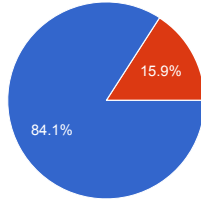

155 responses

[Publish analytics](#)

Summary

Please choose your preference between the two options described below.

October 7th will change from a teacher-only day to a regular school day. November 8th will change from a regular school day to a teacher-only day. **127** 81.9%
November 8th will change from a regular student day to a no school day. That day will be made at the end of the school year (in June). **24** 15.5%